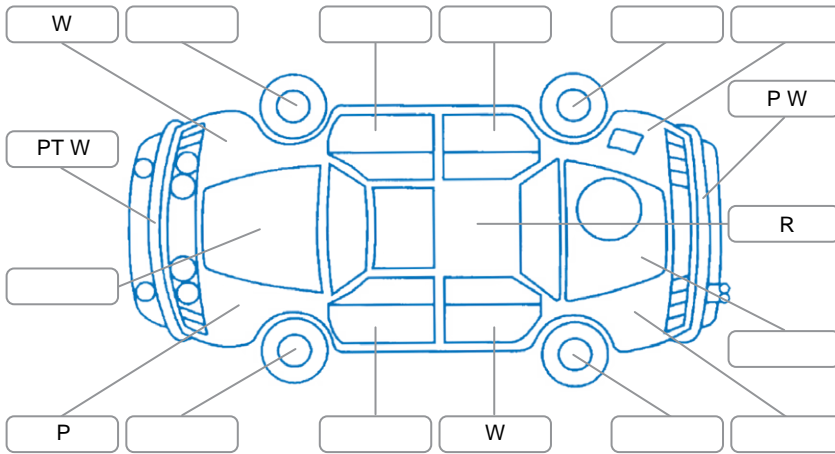

Report ID:	28,254,027	Version:	1
Created:	19 Jun 2026		

Make:	Nissan	Model:	Bluebird
Body Style:	Sedan	Year:	2005
Rego No.:	HZT256	Rego Expiry:	31 May 2026
WoF Expiry:	19 Jul 2026	Odometer:	175,716 Kms
Good No.:	28254027	VIN:	7AT0DH1EX15186296
Next Service:	Due	Service History:	No

Key

S = Scratch R = Rust C = Crack * = Decals W = Significant scuffs
 D = Dent PT = Paint defect P = Pin dent SC = Stone Chips

Note: some defects and blemishes may not be displayed in the diagram

Body Inspection Comments

Conditions During Body Inspection: Dry

Under Carriage and Under Bonnet Inspection Comments

Oil Leaks
 AC Pump Noisy

Interior Comments

Seats:	Poor
Carpets:	Poor
Panels:	Poor
Dashboard:	Average

General Comments