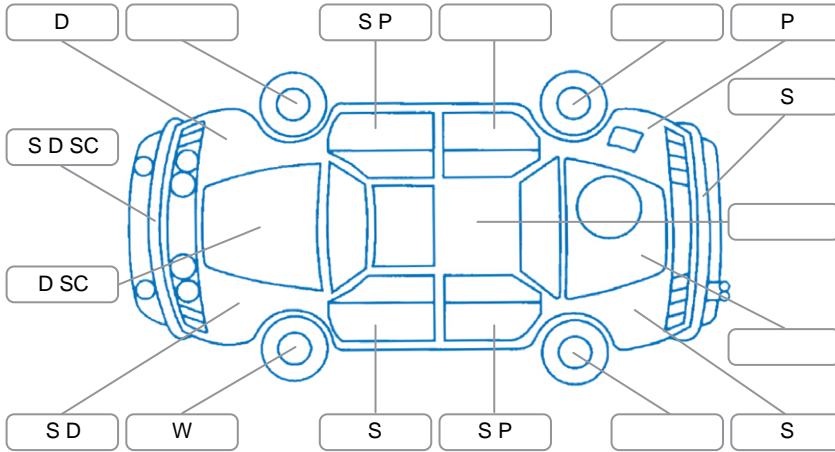

Report ID:	28,253,938	Version:	1
Created:	15 Jun 2026		

Make:	Suzuki	Model:	Ignis
Body Style:	SUV	Year:	2017
Rego No.:	KTR887	Rego Expiry:	14 Jul 2026
WoF Expiry:	20 Apr 2027	Odometer:	35,552 Kms
Good No.:	28253938	VIN:	JSAMFH11S00128558
Next Service:	46500	Service History:	No

**Key**

S = Scratch    R = Rust    C = Crack    \* = Decals    W = Significant scuffs  
 D = Dent    PT = Paint defect    P = Pin dent    SC = Stone Chips

Note: some defects and blemishes may not be displayed in the diagram