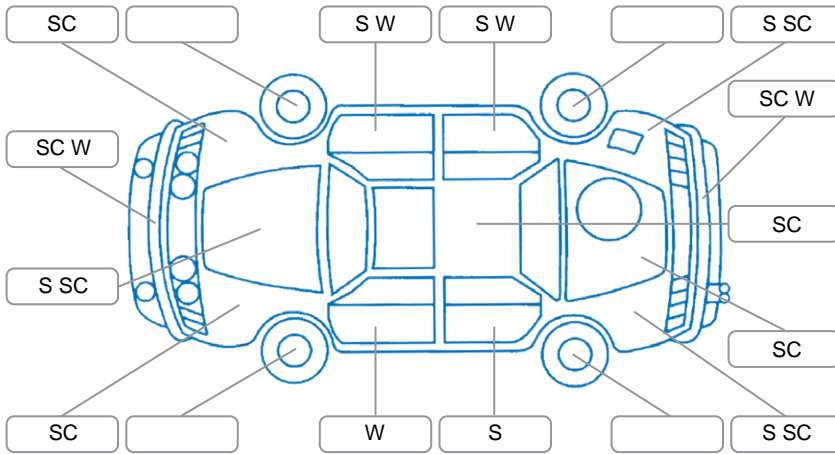

Report ID:	28,253,827	Version:	2
Created:	01 Jul 2026		

Make:	Honda	Model:	CRV
Body Style:	SUV	Year:	2012
Rego No.:	PCQ55	Rego Expiry:	07 Sep 2026
WoF Expiry:	12 Feb 2027	Odometer:	145,799 Kms
Good No.:	28253827	VIN:	7AT08G7HX22002455
Next Service:	155,500km	Service History:	No

Key

S = Scratch R = Rust C = Crack * = Decals W = Significant scuffs
 D = Dent PT = Paint defect P = Pin dent SC = Stone Chips

Note: some defects and blemishes may not be displayed in the diagram

Body Inspection Comments

Windscreen stone chips

Conditions During Body Inspection

Dry

Under Carriage and Under Bonnet Inspection Comments

Front wheel drive

Interior Comments

Seats:	Good
Carpets:	Good
Panels:	Good
Dashboard:	Good

General Comments