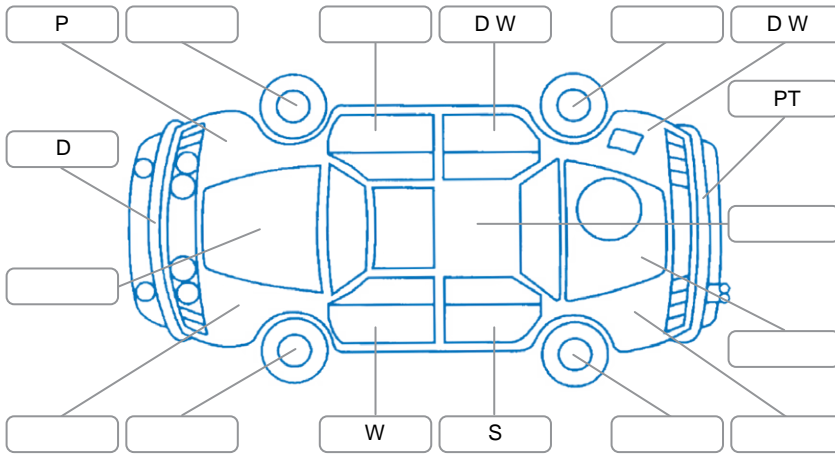

Report ID:	28,253,773	Version:	1
Created:	23 Jun 2026		

Make:	Mazda	Model:	Axela
Body Style:	Hatchback	Year:	2005
Rego No.:	QKD546	Rego Expiry:	10 Sep 2026
WoF Expiry:	07 Apr 2027	Odometer:	230,491 Kms
Good No.:	28253773	VIN:	7AT0C13JX14329029
Next Service:	240,000	Service History:	No

Key
 S = Scratch R = Rust C = Crack * = Decals W = Significant scuffs
 D = Dent PT = Paint defect P = Pin dent SC = Stone Chips

Note: some defects and blemishes may not be displayed in the diagram

Body Inspection Comments