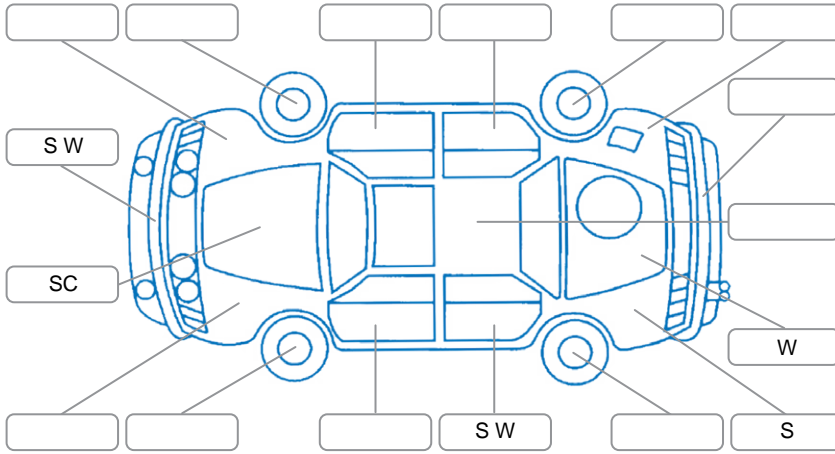

**Key**

S = Scratch    R = Rust    C = Crack    \* = Decals    W = Significant scuffs  
 D = Dent    PT = Paint defect    P = Pin dent    SC = Stone Chips

Note: some defects and blemishes may not be displayed in the diagram

**Body Inspection Comments**

Right front tyre damage, all tyres worn, spare on right rearm

Conditions During Body Inspection

Dry

**Under Carriage and Under Bonnet Inspection Comments**

Front pads low  
 Low oil, overdue service