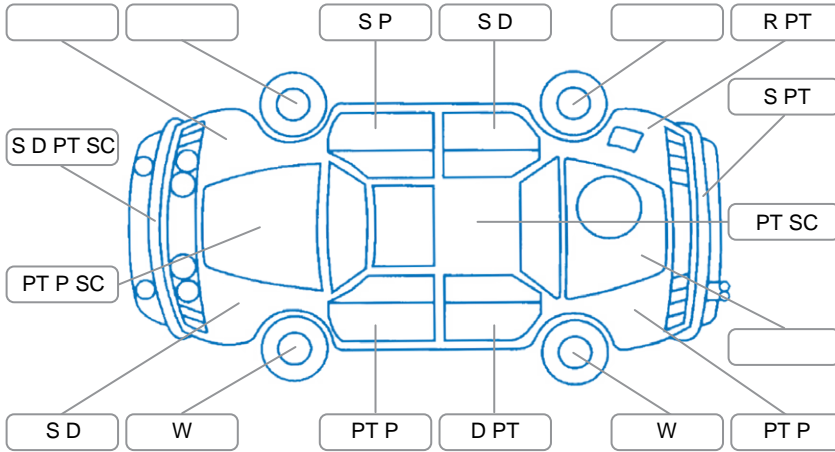

Report ID:	28,253,610	Version:	1
Created:	15 Jun 2026		

Make:	Toyota	Model:	Vitz
Body Style:	Hatchback	Year:	2001
Rego No.:	FLA725	Rego Expiry:	06 Jul 2026
WoF Expiry:	30 Oct 2026	Odometer:	146,874 Kms
Good No.:	28253610	VIN:	7AT0H63EX10110780
Next Service:		Service History:	No

**Key**  
 S = Scratch    R = Rust    C = Crack    \* = Decals    W = Significant scuffs  
 D = Dent    PT = Paint defect    P = Pin dent    SC = Stone Chips

Note: some defects and blemishes may not be displayed in the diagram

### Body Inspection Comments

Aerial mast missing, Surface rust in tailgate shut,

Conditions During Body Inspection    Dry

### Under Carriage and Under Bonnet Inspection Comments

Oil seepage lower engine Area, Rust on under body of Vehicle.