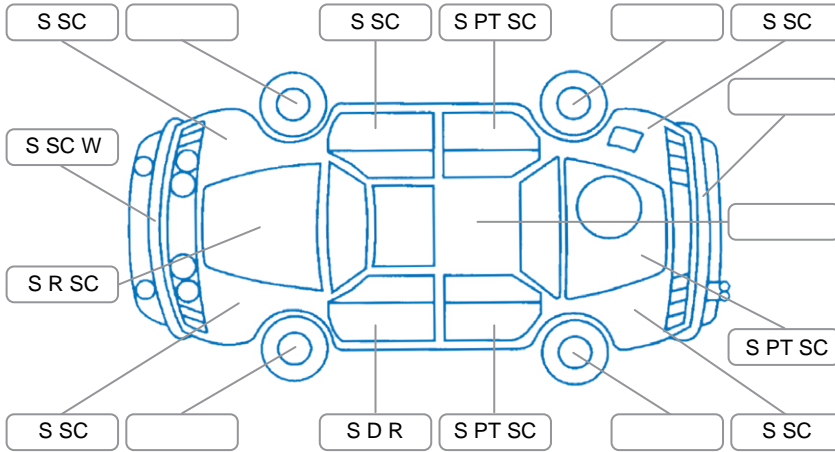

Report ID:	28,253,509	Version:	2
Created:	23 Jun 2026		

Make:	Toyota	Model:	Ractis
Body Style:	Hatchback	Year:	2007
Rego No.:	JTW314	Rego Expiry:	16 Mar 2027
WoF Expiry:	05 Feb 2027	Odometer:	197,580 Kms
Good No.:	28253509	VIN:	7AT0H652X16074317
Next Service:	206,000	Service History:	Yes

Key

S = Scratch R = Rust C = Crack * = Decals W = Significant scuffs
 D = Dent PT = Paint defect P = Pin dent SC = Stone Chips

Note: some defects and blemishes may not be displayed in the diagram

Body Inspection Comments

Conditions During Body Inspection

Wet

Under Carriage and Under Bonnet Inspection Comments

Interior Comments

Seats:	Average
Carpets:	Average
Panels:	Average
Dashboard:	Average

General Comments

Road Conditions During Test Drive	Wet	
Engine Timing Mechanism	Timing Chain	
Evidence of Cam Belt Replacement	<input type="checkbox"/> Yes <input type="checkbox"/> No	Kms
Inspected by:	Gary Adams	
Published by:	Laura Iovine	
Inspection Date:	16 Jun 2026	