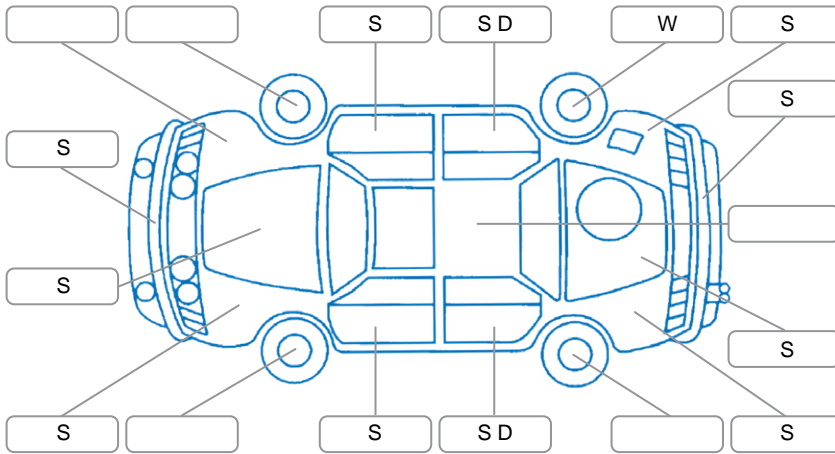

Report ID:	28,253,495	Version:	3
Created:	29 Jun 2026		

Make:	Hyundai	Model:	Santa FE
Body Style:	SUV	Year:	2021
Rego No.:	NNQ623	Rego Expiry:	30 Jul 2026
WoF Expiry:		Odometer:	122,224 Kms
Good No.:	28253495	VIN:	KMHS281KSMU380966
Next Service:	no sticker	Service History:	No

Key
 S = Scratch R = Rust C = Crack * = Decals W = Significant scuffs
 D = Dent PT = Paint defect P = Pin dent SC = Stone Chips

Note: some defects and blemishes may not be displayed in the diagram

Body Inspection Comments