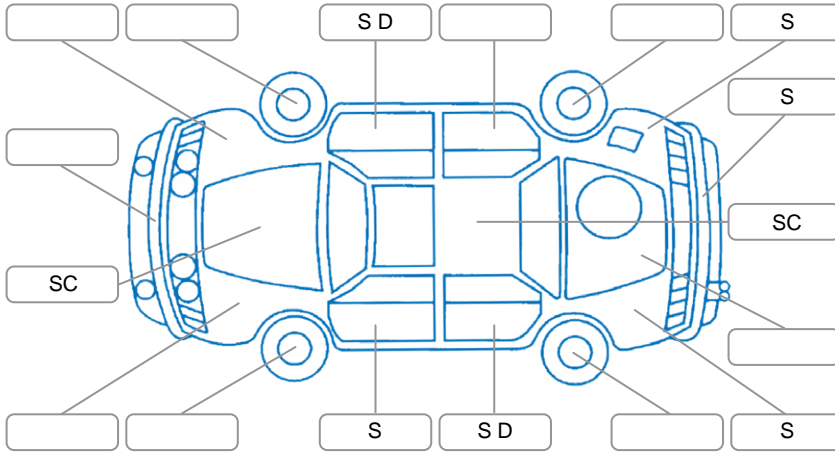

Report ID:	28,253,430	Version:	2
Created:	19 Jun 2026		

Make:	Volkswagen	Model:	T6
Body Style:	Van	Year:	2021
Rego No.:	NND755	Rego Expiry:	31 Aug 2026
WoF Expiry:	29 May 2027	Odometer:	56,266 Kms
Good No.:	28253430	VIN:	WV1ZZZ7HZMX015505
Next Service:	73000	Service History:	Yes

Key

S = Scratch R = Rust C = Crack * = Decals W = Significant scuffs
 D = Dent PT = Paint defect P = Pin dent SC = Stone Chips

Note: some defects and blemishes may not be displayed in the diagram

Body Inspection Comments