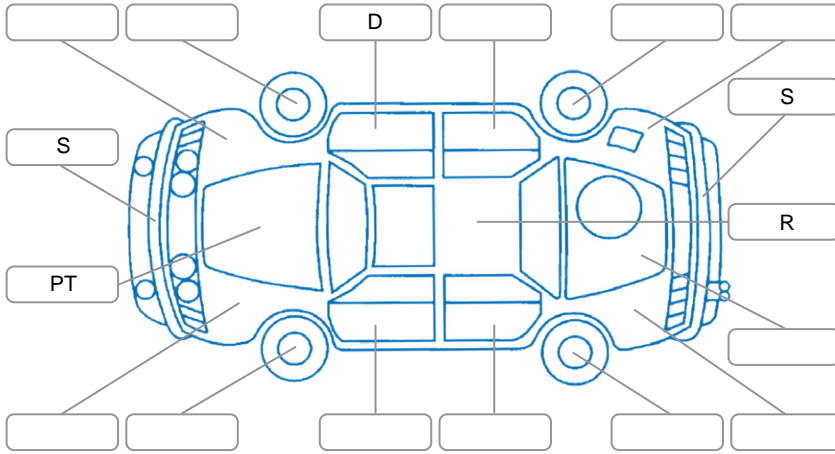

### Key

S = Scratch    R = Rust    C = Crack    \* = Decals    W = Significant scuffs  
 D = Dent    PT = Paint defect    P = Pin dent    SC = Stone Chips

Note: some defects and blemishes may not be displayed in the diagram

### Body Inspection Comments

Parcel tray missing, engine and trans oil leak, both front tyre worn,

Conditions During Body Inspection

Wet