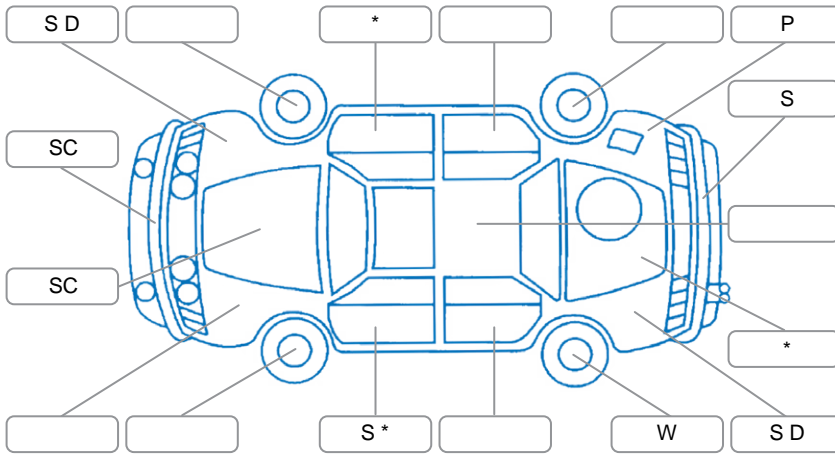

Report ID:	28,253,337	Version:	2
Created:	19 Jun 2026		

Make:	Seat	Model:	Leon
Body Style:	Wagon	Year:	2022
Rego No.:	PQF982	Rego Expiry:	04 Sep 2026
WoF Expiry:	13 Nov 2026	Odometer:	212,118 Kms
Good No.:	28253337	VIN:	VSSZZZKLZNR067671
Next Service:	220830	Service History:	No

**Key**

S = Scratch    R = Rust    C = Crack    \* = Decals    W = Significant scuffs  
 D = Dent    PT = Paint defect    P = Pin dent    SC = Stone Chips

Note: some defects and blemishes may not be displayed in the diagram

**Body Inspection Comments**

Windscreen stone chip.

Conditions During Body Inspection

**Under Carriage and Under Bonnet Inspection Comments**

**Interior Comments**

Seats:	Good
Carpets:	Good
Panels:	Average
Dashboard:	Good