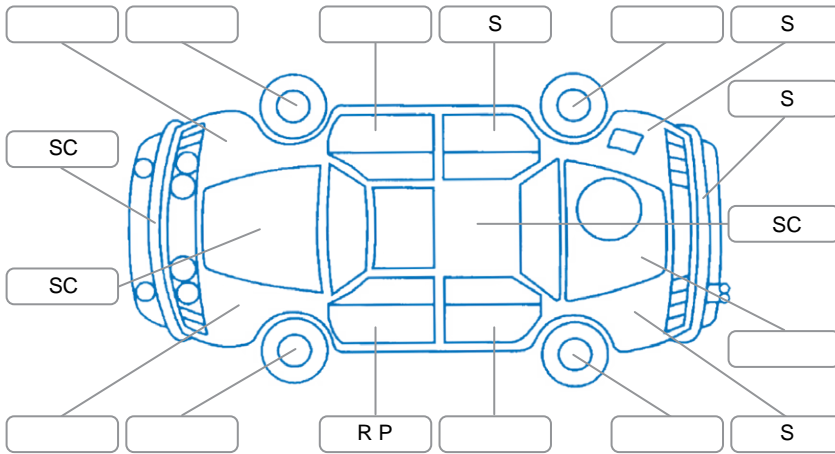

Report ID:	28,253,288	Version:	1
Created:	15 Jun 2026		

Make:	Toyota	Model:	Rav4
Body Style:	SUV	Year:	2018
Rego No.:	LSP937	Rego Expiry:	25 Feb 2027
WoF Expiry:	12 Dec 2026	Odometer:	106,199 Kms
Good No.:	28253288	VIN:	JTMWDREX0D107704
Next Service:	118000	Service History:	Yes

Key

S = Scratch R = Rust C = Crack * = Decals W = Significant scuffs
 D = Dent PT = Paint defect P = Pin dent SC = Stone Chips

Note: some defects and blemishes may not be displayed in the diagram

Body Inspection Comments

Condensation in both rear lights

Conditions During Body Inspection

Dry

Under Carriage and Under Bonnet Inspection Comments

Front wheel drive

Interior Comments

Seats:	Good
Carpets:	Good
Panels:	Good
Dashboard:	Good