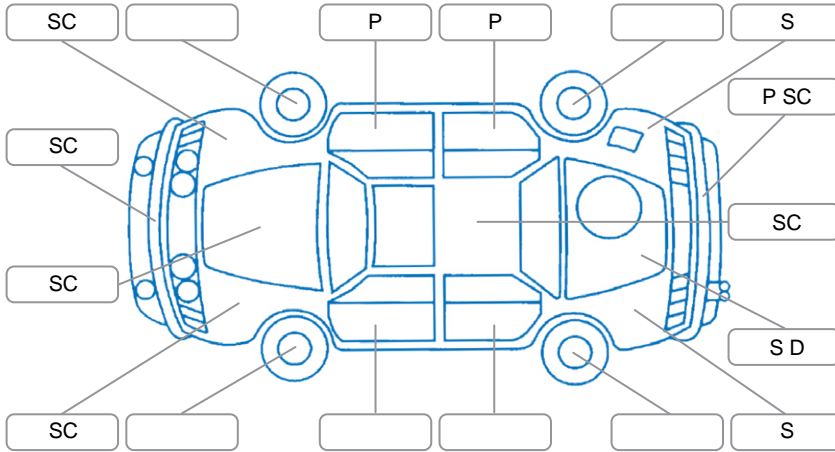

Report ID:	28,253,257	Version:	1
Created:	15 Jun 2026		

Make:	Ford	Model:	Ranger
Body Style:	Utility	Year:	2022
Rego No.:	NZF56	Rego Expiry:	19 Jul 2026
WoF Expiry:	26 Jun 2027	Odometer:	175,007 Kms
Good No.:	28253257	VIN:	MPBUMFF60MX372987
Next Service:	188,000	Service History:	No

Key

S = Scratch R = Rust C = Crack * = Decals W = Significant scuffs
 D = Dent PT = Paint defect P = Pin dent SC = Stone Chips

Note: some defects and blemishes may not be displayed in the diagram

Body Inspection Comments

Right taillight crazy cracked.

Conditions During Body Inspection

Wet

Under Carriage and Under Bonnet Inspection Comments

Interior Comments

Seats:	Average
Carpets:	Average
Panels:	Average
Dashboard:	Good

General Comments