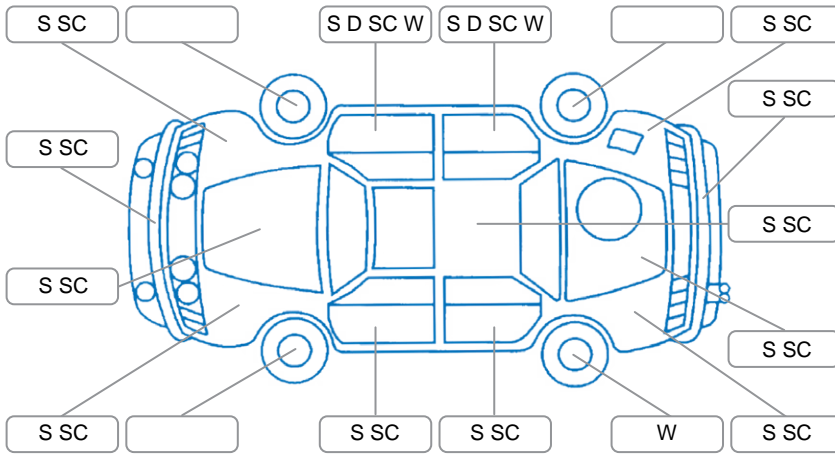

Report ID:	28,253,154	Version:	1
Created:	17 Jun 2026		

Make:	Nissan	Model:	Tiida
Body Style:	Hatchback	Year:	2007
Rego No.:	LBW428	Rego Expiry:	11 Jul 2026
WoF Expiry:	22 Dec 2026	Odometer:	111,329 Kms
Good No.:	28253154	VIN:	7AT0DH78X17140301
Next Service:	112778	Service History:	No

**Key**

S = Scratch    R = Rust    C = Crack    \* = Decals    W = Significant scuffs  
 D = Dent    PT = Paint defect    P = Pin dent    SC = Stone Chips

Note: some defects and blemishes may not be displayed in the diagram