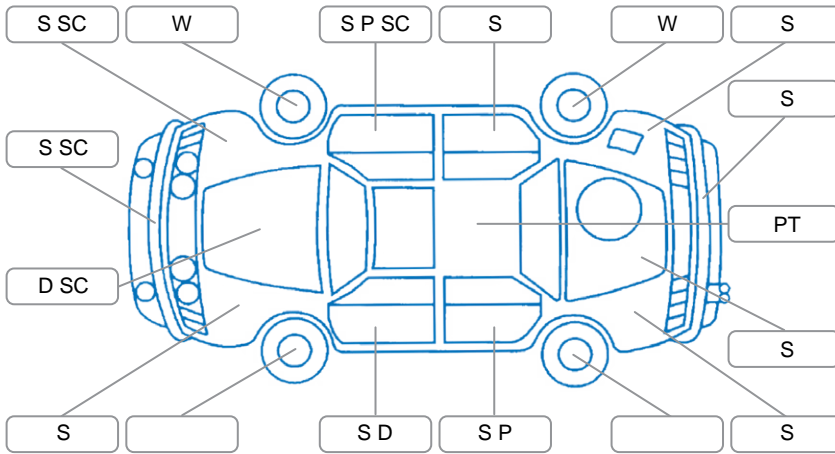

Report ID:	28,253,067	Version:	3
Created:	01 Jul 2026		

Make:	Toyota	Model:	Rav4
Body Style:	SUV	Year:	2006
Rego No.:	LZY113	Rego Expiry:	21 Jul 2026
WoF Expiry:	09 Jul 2027	Odometer:	276,581 Kms
Good No.:	28253067	VIN:	JTMBD31V005031406
Next Service:	24/8/26 or 284000km	Service History:	Yes

Key
 S = Scratch R = Rust C = Crack * = Decals W = Significant scuffs
 D = Dent PT = Paint defect P = Pin dent SC = Stone Chips

Note: some defects and blemishes may not be displayed in the diagram

Body Inspection Comments

Stone chips in windscreen.

Conditions During Body Inspection: Dry

Under Carriage and Under Bonnet Inspection Comments

Side step brackets rusty.

Interior Comments

Seats:	average wear on drivers seats.
Carpets:	Average
Panels:	Average
Dashboard:	Good