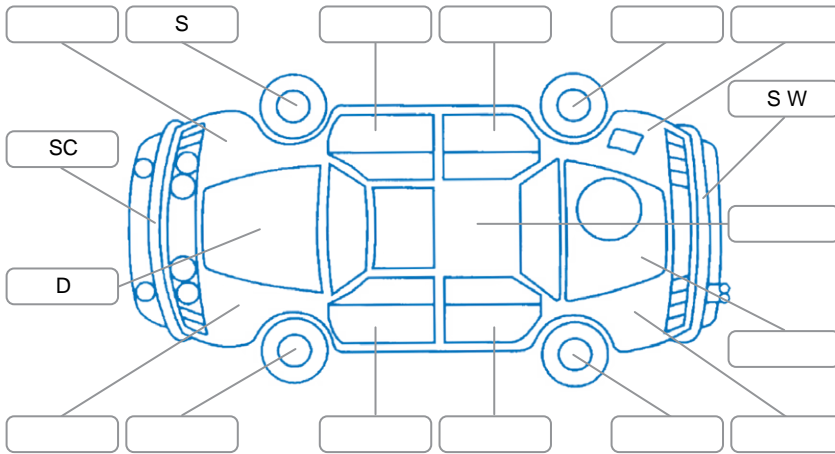

Report ID:	28,253,033	Version:	2
Created:	16 Jun 2026		

Make:	Volkswagen	Model:	T-ROC
Body Style:	SUV	Year:	2021
Rego No.:	NGW493	Rego Expiry:	27 Jan 2027
WoF Expiry:	11 Apr 2027	Odometer:	48,310 Kms
Good No.:	28253033	VIN:	WVGZZZA1ZMV046155
Next Service:	56617	Service History:	Yes

**Key**  
 S = Scratch    R = Rust    C = Crack    \* = Decals    W = Significant scuffs  
 D = Dent    PT = Paint defect    P = Pin dent    SC = Stone Chips

Note: some defects and blemishes may not be displayed in the diagram