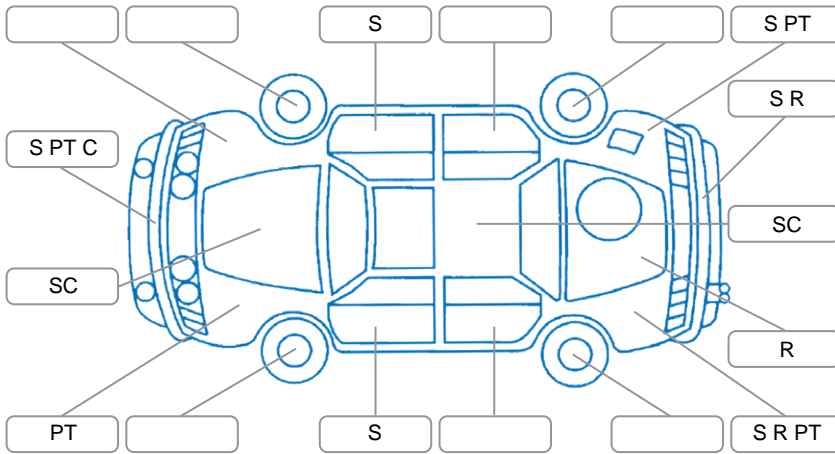

| | | | |
|------------|-------------|----------|---|
| Report ID: | 28,253,022 | Version: | 1 |
| Created: | 15 Jun 2026 | | |

| | | | |
|---------------|-------------|------------------|-------------------|
| Make: | Great Wall | Model: | V-Series |
| Body Style: | Utility | Year: | 2015 |
| Rego No.: | JEH383 | Rego Expiry: | 25 Sep 2026 |
| WoF Expiry: | 10 Sep 2026 | Odometer: | 71,804 Kms |
| Good No.: | 28253022 | VIN: | LGWCB337XEB631326 |
| Next Service: | 74472 | Service History: | No |

Key

S = Scratch R = Rust C = Crack * = Decals W = Significant scuffs
 D = Dent PT = Paint defect P = Pin dent SC = Stone Chips

Note: some defects and blemishes may not be displayed in the diagram

Body Inspection Comments

Conditions During Body Inspection: Dry

Under Carriage and Under Bonnet Inspection Comments

Rear wheel drive
 Oil leak
 Front radiator support corrosion
 Front left fog light cable dangling

Interior Comments