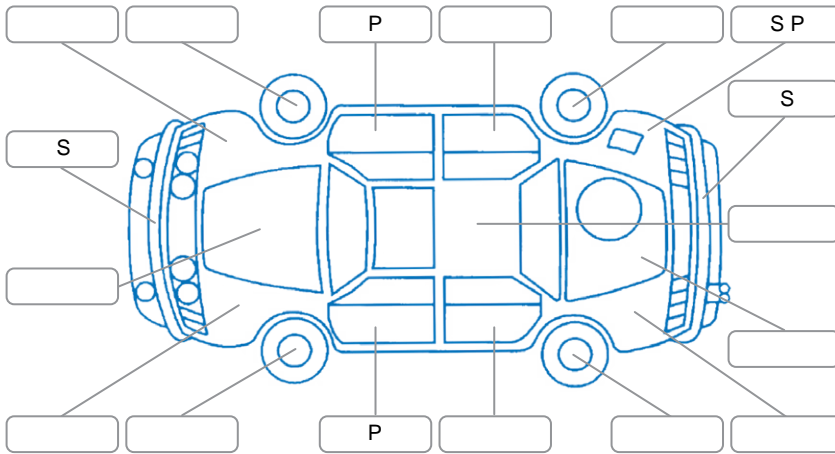

Report ID:	28,252,997	Version:	1
Created:	15 Jun 2026		

Make:	Mercedes-Benz	Model:	Kompressor
Body Style:	Convertible	Year:	1999
Rego No.:	KAS238	Rego Expiry:	06 Jul 2026
WoF Expiry:	15 Nov 2026	Odometer:	193,748 Kms
Good No.:	28252997	VIN:	WDB1704472F126089
Next Service:	203571	Service History:	No

Key
 S = Scratch R = Rust C = Crack * = Decals W = Significant scuffs
 D = Dent PT = Paint defect P = Pin dent SC = Stone Chips

Note: some defects and blemishes may not be displayed in the diagram

Body Inspection Comments

Conditions During Body Inspection

Under Carriage and Under Bonnet Inspection Comments

Oil leak

Interior Comments

Seats:	Good
Carpets:	Good
Panels:	Good
Dashboard:	Good

General Comments

Radio volume control fault
 Battery tests poorly
 Roof operation not inspected
 Drivers seat handle broken