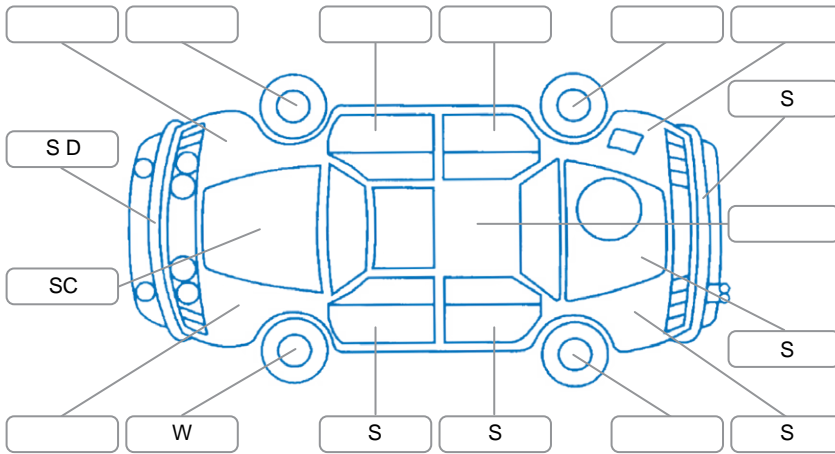

Report ID:	28,252,984	Version:	1
Created:	13 Jun 2026		

Make:	Suzuki	Model:	Vitara
Body Style:	SUV	Year:	2020
Rego No.:	RUW570	Rego Expiry:	25 Aug 2026
WoF Expiry:	20 Sep 2026	Odometer:	51,557 Kms
Good No.:	28252984	VIN:	TSMLYD21S00843285
Next Service:	56965	Service History:	Yes

**Key**  
 S = Scratch    R = Rust    C = Crack    \* = Decals    W = Significant scuffs  
 D = Dent    PT = Paint defect    P = Pin dent    SC = Stone Chips

Note: some defects and blemishes may not be displayed in the diagram