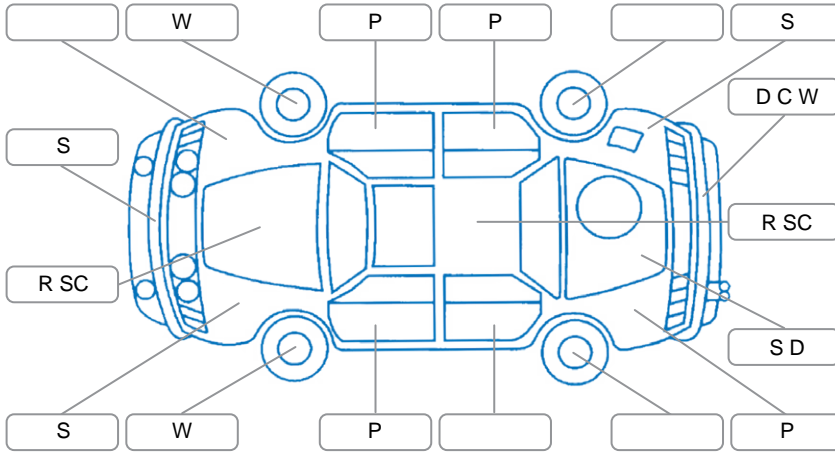

Report ID:	28,252,966	Version:	1
Created:	15 Jun 2026		

Make:	Toyota	Model:	Wish
Body Style:	People Mover	Year:	2006
Rego No.:	HLW551	Rego Expiry:	19 Dec 2026
WoF Expiry:	12 Dec 2026	Odometer:	321,260 Kms
Good No.:	28252966	VIN:	7AT0H64BX14307850
Next Service:	328500	Service History:	No

### Key

S = Scratch    R = Rust    C = Crack    \* = Decals    W = Significant scuffs  
 D = Dent    PT = Paint defect    P = Pin dent    SC = Stone Chips

Note: some defects and blemishes may not be displayed in the diagram