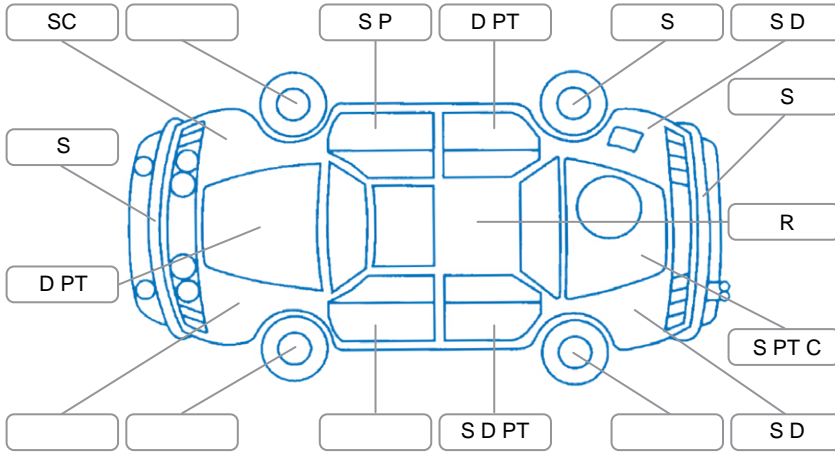

Report ID:	28,252,932	Version:	1
Created:	14 Jun 2026		

Make:	Toyota	Model:	Hiace
Body Style:	Van	Year:	2015
Rego No.:	JHS216	Rego Expiry:	17 Jun 2027
WoF Expiry:	04 Nov 2026	Odometer:	135,327 Kms
Good No.:	28252932	VIN:	JTFHT02P405017429
Next Service:	137500	Service History:	Yes

**Key**

S = Scratch    R = Rust    C = Crack    \* = Decals    W = Significant scuffs  
 D = Dent    PT = Paint defect    P = Pin dent    SC = Stone Chips

Note: some defects and blemishes may not be displayed in the diagram