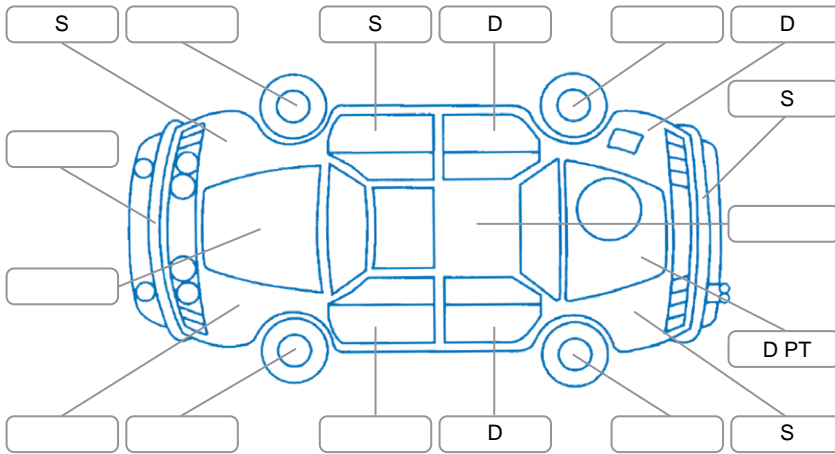

Report ID:	28,252,881	Version:	1
Created:	13 Jun 2026		

Make:	Toyota	Model:	Hiace
Body Style:	Van	Year:	2016
Rego No.:	JUA365	Rego Expiry:	31 Aug 2026
WoF Expiry:	18 Jun 2027	Odometer:	101,011 Kms
Good No.:	28252881	VIN:	JTFHT02P105021504
Next Service:	114,500 kms	Service History:	Yes

**Key**  
 S = Scratch    R = Rust    C = Crack    \* = Decals    W = Significant scuffs  
 D = Dent    PT = Paint defect    P = Pin dent    SC = Stone Chips

Note: some defects and blemishes may not be displayed in the diagram