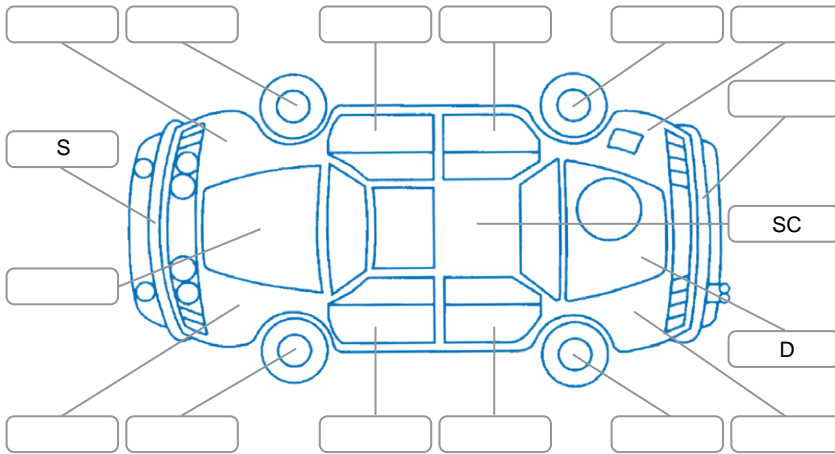

Report ID:	28,252,810	Version:	2
Created:	18 Jun 2026		

Make:	Lexus	Model:	LS600H
Body Style:	Sedan	Year:	2008
Rego No.:	MBR949	Rego Expiry:	02 Oct 2026
WoF Expiry:	01 Jul 2027	Odometer:	119,502 Kms
Good No.:	28252810	VIN:	7AT0B015X19005297
Next Service:	130,800kms	Service History:	No

Key
 S = Scratch R = Rust C = Crack * = Decals W = Significant scuffs
 D = Dent PT = Paint defect P = Pin dent SC = Stone Chips

Note: some defects and blemishes may not be displayed in the diagram

Body Inspection Comments

Dashboard: Good

General Comments

AWD, hybrid LS600H sedan.

Road Conditions During Test Drive

Dry

Engine Timing Mechanism

Timing Chain

Evidence of Cam Belt Replacement