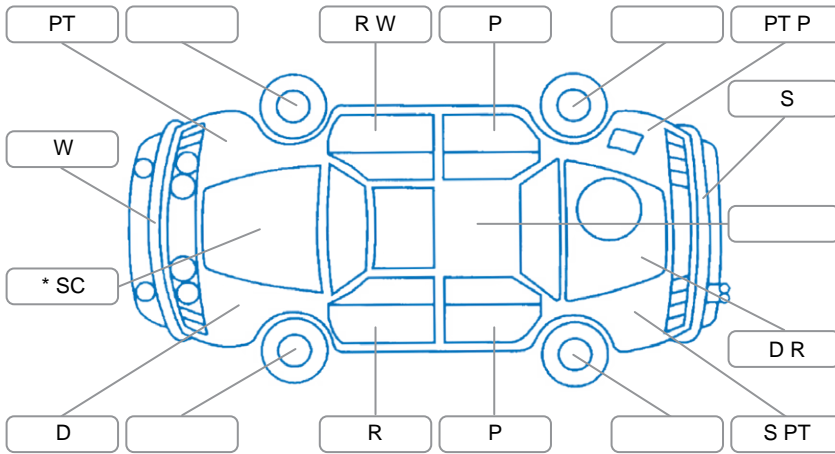

Report ID:	28,252,806	Version:	1
Created:	12 Jun 2026		

Make:	Toyota	Model:	Hilux
Body Style:	Utility	Year:	2012
Rego No.:	GKG970	Rego Expiry:	11 Jun 2026
WoF Expiry:	04 Jun 2027	Odometer:	224,075 Kms
Good No.:	28252806	VIN:	MR0FZ22G901064216
Next Service:	237,937	Service History:	No

### Key

S = Scratch    R = Rust    C = Crack    \* = Decals    W = Significant scuffs  
 D = Dent    PT = Paint defect    P = Pin dent    SC = Stone Chips

Note: some defects and blemishes may not be displayed in the diagram

### Body Inspection Comments

Moisture in right headlight  
 Paint worn around door openings from door seals

Conditions During Body Inspection    Dry