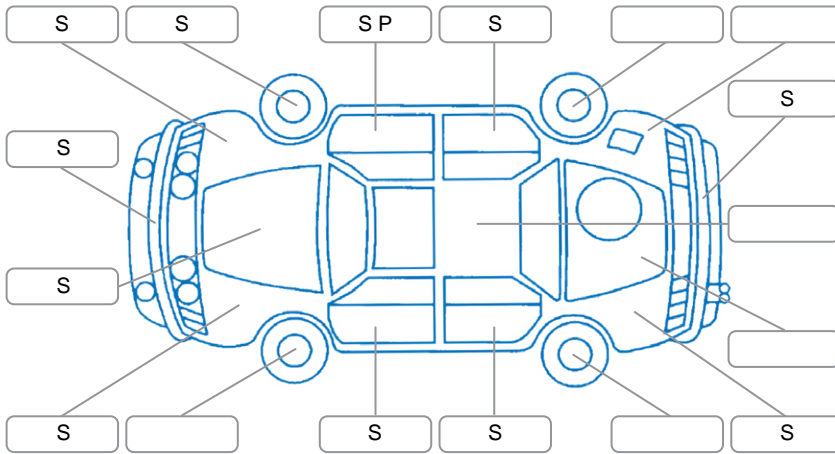

Report ID:	28,252,754	Version:	1
Created:	14 Jun 2026		

Make:	Nissan	Model:	Murano
Body Style:	SUV	Year:	2008
Rego No.:	NQC759	Rego Expiry:	24 Mar 2026
WoF Expiry:	26 Feb 2027	Odometer:	163,764 Kms
Good No.:	28252754	VIN:	7AT0DH74X20001223
Next Service:	139000	Service History:	No

Key
 S = Scratch R = Rust C = Crack * = Decals W = Significant scuffs
 D = Dent PT = Paint defect P = Pin dent SC = Stone Chips

Note: some defects and blemishes may not be displayed in the diagram

Body Inspection Comments

Windscreen stone chip outside cva, tailgate strut weak, FB needs to refit,

Conditions During Body Inspection

Under Carriage and Under Bonnet Inspection Comments

Transmission oil leak, coolant leaking ,

Interior Comments