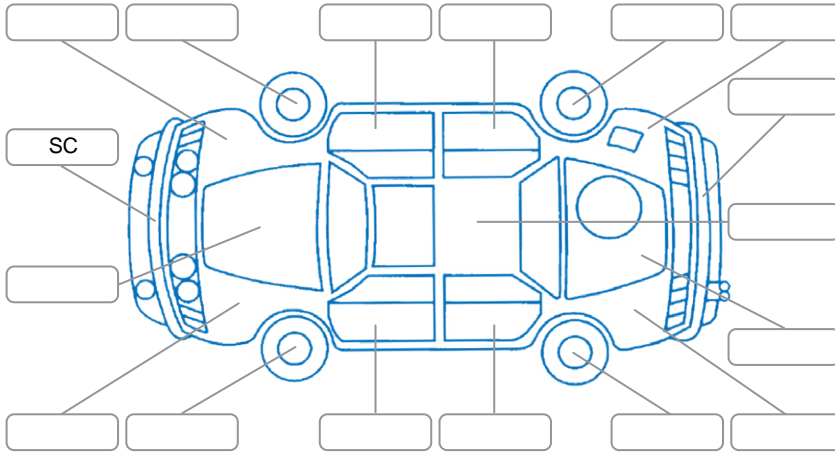

Key

S = Scratch R = Rust C = Crack * = Decals W = Significant scuffs
 D = Dent PT = Paint defect P = Pin dent SC = Stone Chips

Note: some defects and blemishes may not be displayed in the diagram

Body Inspection Comments

Conditions During Body Inspection: Dry Wet

Under Carriage and Under Bonnet Inspection Comments

Interior Comments

Seats:	Good
Carpets:	Good
Panels:	Average
Dashboard:	Good

General Comments

Road Conditions During Test Drive	Wet	
Engine Timing Mechanism	Timing Chain	
Evidence of Cam Belt Replacement	<input type="checkbox"/> Yes <input type="checkbox"/> No	Kms
Inspected by:	Beatrice Nelson	
Published by:	Samuel Weir	
Inspection Date:	18 Jun 2026	