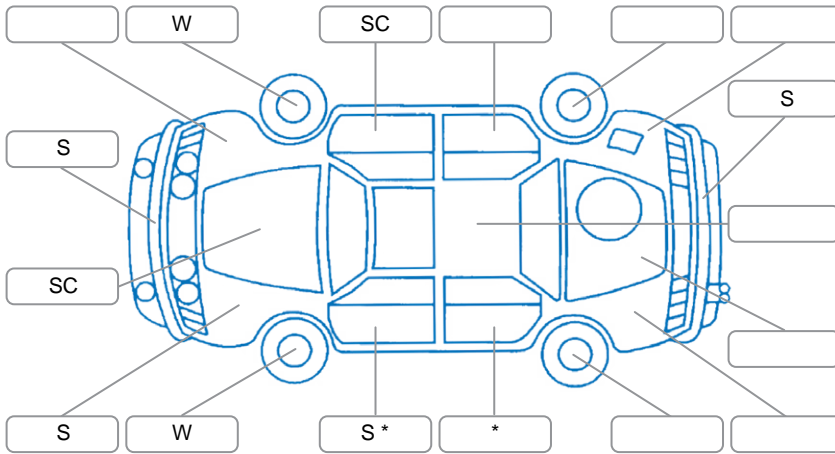

Report ID:	28,252,615	Version:	2
Created:	19 Jun 2026		

Make:	Holden	Model:	Barina
Body Style:	Hatchback	Year:	2011
Rego No.:	RST90	Rego Expiry:	09 Aug 2026
WoF Expiry:	25 Mar 2027	Odometer:	81,990 Kms
Good No.:	28252615	VIN:	KL3SF486JBB166589
Next Service:	86103	Service History:	No

Key

S = Scratch R = Rust C = Crack * = Decals W = Significant scuffs
 D = Dent PT = Paint defect P = Pin dent SC = Stone Chips

Note: some defects and blemishes may not be displayed in the diagram

Body Inspection Comments