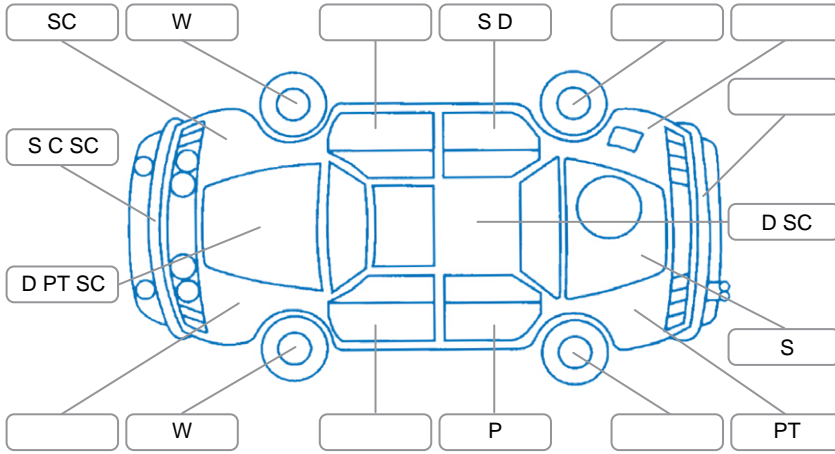

Report ID:	28,252,555	Version:	1
Created:	15 Jun 2026		

Make:	Subaru	Model:	Legacy
Body Style:	Sedan	Year:	2004
Rego No.:	JZL257	Rego Expiry:	20 Nov 2026
WoF Expiry:	11 Aug 2026	Odometer:	239,073 Kms
Good No.:	28252555	VIN:	7AT0GF0BX16011134
Next Service:	248000	Service History:	No

**Key**

S = Scratch    R = Rust    C = Crack    \* = Decals    W = Significant scuffs  
 D = Dent    PT = Paint defect    P = Pin dent    SC = Stone Chips

Note: some defects and blemishes may not be displayed in the diagram

**Body Inspection Comments**

R/F Carpet wet ,

Conditions During Body Inspection

Wet

**Under Carriage and Under Bonnet Inspection Comments**

Oil seepage lower engine Area.

**Interior Comments**

Seats:	Poor
Carpets:	Poor
Panels:	Poor
Dashboard:	Poor