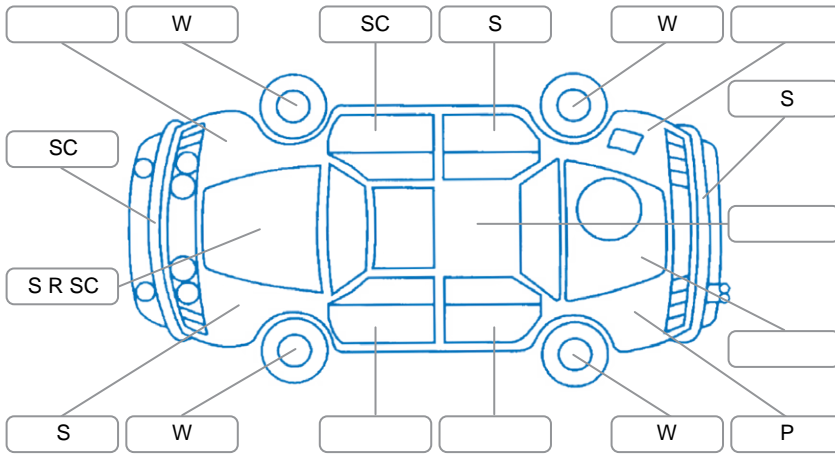

Report ID:	28,252,490	Version:	4
Created:	23 Jun 2026		

Make:	KIA	Model:	Sportage
Body Style:	SUV	Year:	2021
Rego No.:	NNA984	Rego Expiry:	07 Sep 2026
WoF Expiry:	03 Jul 2027	Odometer:	83,348 Kms
Good No.:	28252490	VIN:	KNAPR81CSM7964217
Next Service:	95,500Kms	Service History:	Yes

Key
 S = Scratch R = Rust C = Crack * = Decals W = Significant scuffs
 D = Dent PT = Paint defect P = Pin dent SC = Stone Chips

Note: some defects and blemishes may not be displayed in the diagram

Body Inspection Comments

Fresh Cut & Polish!

Conditions During Body Inspection: Dry

Under Carriage and Under Bonnet Inspection Comments

Interior Comments

Seats:	Average
Carpets:	Good
Panels:	Good
Dashboard:	Good

General Comments

Road Conditions During Test Drive	Dry
Engine Timing Mechanism	Timing Chain
Evidence of Cam Belt Replacement	<input type="checkbox"/> Yes <input type="checkbox"/> No Kms