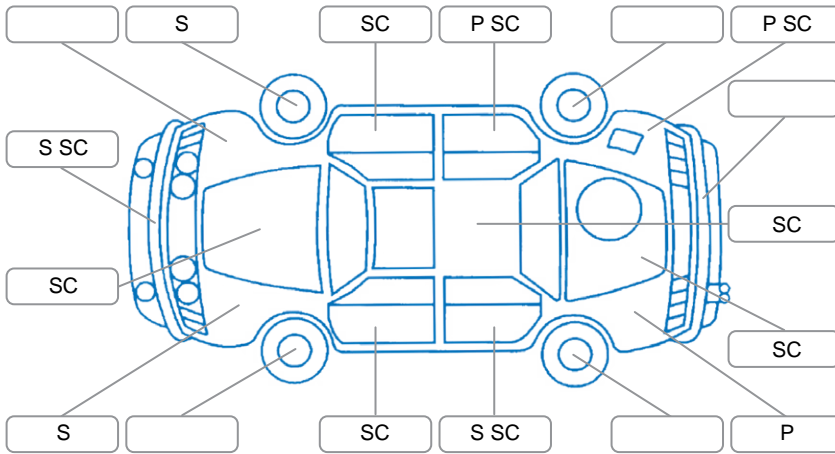

Report ID:	28,252,426	Version:	3
Created:	17 Jun 2026		

Make:	KIA	Model:	Seltos
Body Style:	SUV	Year:	2021
Rego No.:	NLU290	Rego Expiry:	26 Jul 2026
WoF Expiry:	13 May 2027	Odometer:	49,299 Kms
Good No.:	28252426	VIN:	KNAEP81ATM7218985
Next Service:	54,000 Kms	Service History:	Yes

Key

S = Scratch R = Rust C = Crack * = Decals W = Significant scuffs
 D = Dent PT = Paint defect P = Pin dent SC = Stone Chips

Note: some defects and blemishes may not be displayed in the diagram

Body Inspection Comments

Conditions During Body Inspection: Dry

Under Carriage and Under Bonnet Inspection Comments

Interior Comments

Seats:	Good
Carpets:	Good
Panels:	Good
Dashboard:	Average

General Comments

Road Conditions During Test Drive	Dry
Engine Timing Mechanism	Timing Chain
Evidence of Cam Belt Replacement	<input type="checkbox"/> Yes <input type="checkbox"/> No Kms