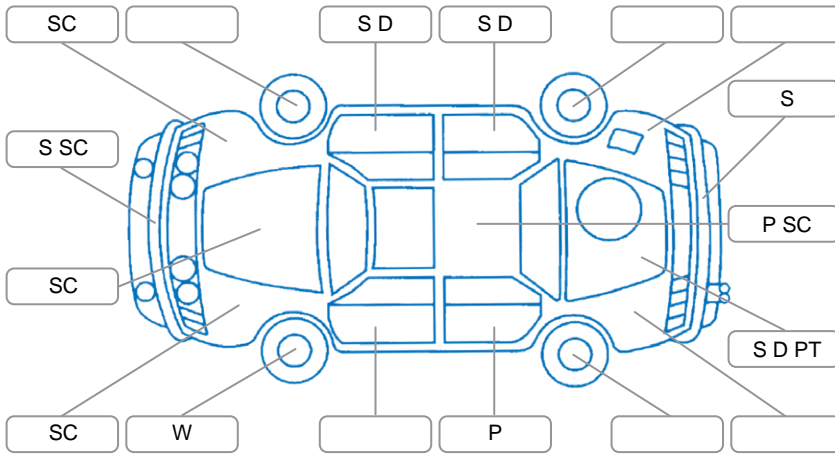

Report ID:	28,252,419	Version:	1
Created:	26 Jun 2026		

Make:	Toyota	Model:	IST
Body Style:	Hatchback	Year:	2006
Rego No.:	KFT548	Rego Expiry:	04 Sep 2026
WoF Expiry:	08 Jul 2027	Odometer:	144,400 Kms
Good No.:	28252419	VIN:	7AT0H647X15230596
Next Service:	154,019kms	Service History:	No

Key
 S = Scratch R = Rust C = Crack * = Decals W = Significant scuffs
 D = Dent PT = Paint defect P = Pin dent SC = Stone Chips

Note: some defects and blemishes may not be displayed in the diagram

Body Inspection Comments

Conditions During Body Inspection: Dry

Under Carriage and Under Bonnet Inspection Comments

Interior Comments

Seats:	Good
Carpets:	Good
Panels:	Good
Dashboard:	Good

General Comments

Road Conditions During Test Drive	Dry		
Engine Timing Mechanism	Timing Chain		
Evidence of Cam Belt Replacement	<input type="checkbox"/> Yes	<input type="checkbox"/> No	Kms
Inspected by:	Yuki Itohara		
Published by:	Henry Belt		
Inspection Date:	25 Jun 2026		