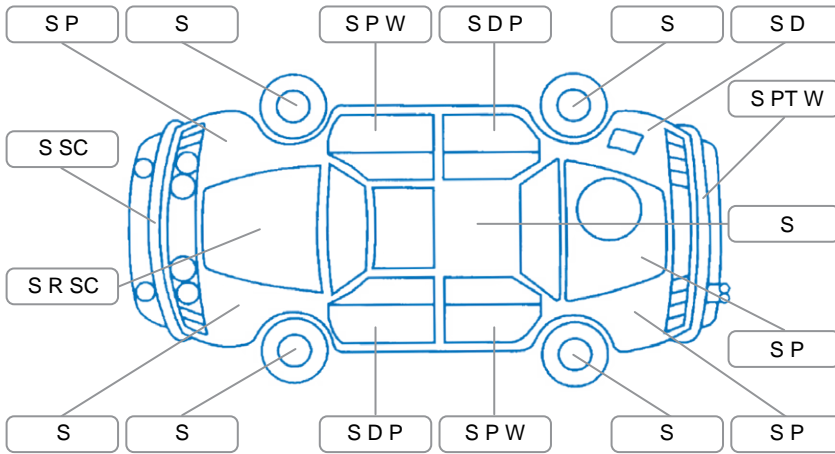

Report ID:	28,252,367	Version:	2
Created:	21 Jun 2026		

Make:	Suzuki	Model:	Swift
Body Style:	Hatchback	Year:	2007
Rego No.:	HLB264	Rego Expiry:	11 Nov 2026
WoF Expiry:	27 Mar 2027	Odometer:	185,509 Kms
Good No.:	28252367	VIN:	7AT0GK0CX14193615
Next Service:	193,000km's	Service History:	No

**Key**

S = Scratch    R = Rust    C = Crack    \* = Decals    W = Significant scuffs  
 D = Dent    PT = Paint defect    P = Pin dent    SC = Stone Chips

Note: some defects and blemishes may not be displayed in the diagram

**Body Inspection Comments**

Cap missing off rear wiper arm and aerial

Conditions During Body Inspection

Wet

**Under Carriage and Under Bonnet Inspection Comments**

**Interior Comments**

Seats:	Good
Carpets:	Good
Panels:	Good
Dashboard:	Good