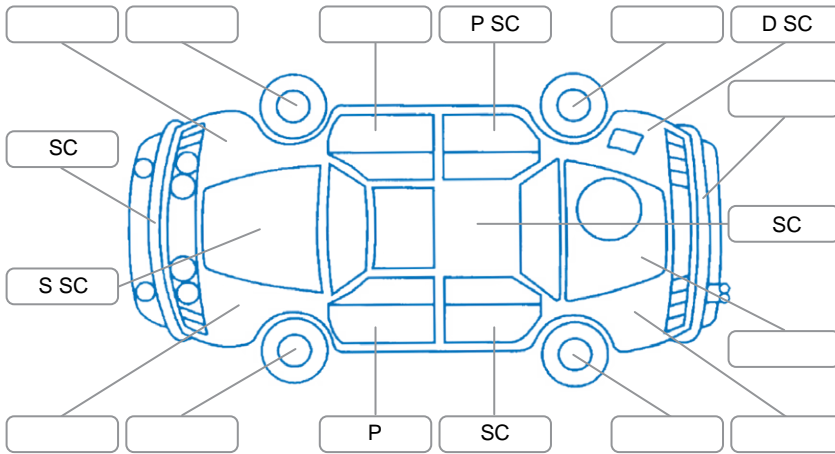

Report ID:	28,252,346	Version:	2
Created:	19 Jun 2026		

Make:	Toyota	Model:	Rav4
Body Style:	SUV	Year:	2014
Rego No.:	HWK906	Rego Expiry:	30 Dec 2026
WoF Expiry:	03 Jul 2027	Odometer:	87,933 Kms
Good No.:	28252346	VIN:	JTMZDREV50J022039
Next Service:	101,000 Kms	Service History:	No

**Key**

S = Scratch    R = Rust    C = Crack    \* = Decals    W = Significant scuffs  
 D = Dent    PT = Paint defect    P = Pin dent    SC = Stone Chips

Note: some defects and blemishes may not be displayed in the diagram