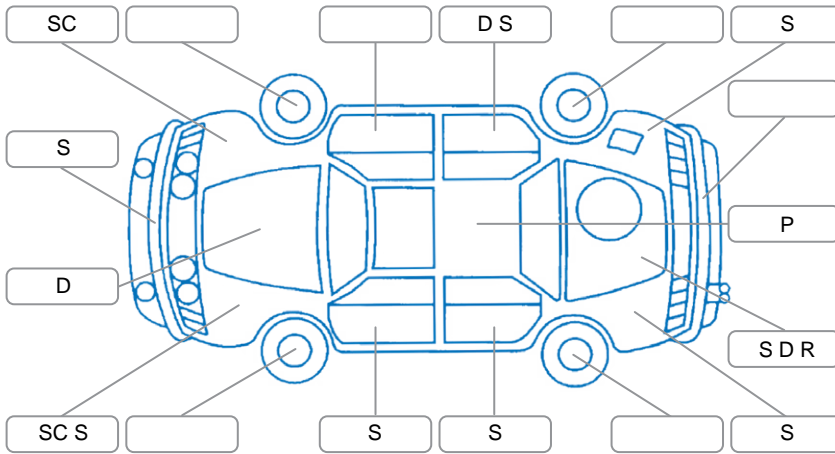

Report ID:	28,252,282	Version:	3
Created:	29 Jun 2026		

Make:	Ford	Model:	Ranger
Body Style:	Utility	Year:	2018
Rego No.:	LUC569	Rego Expiry:	31 Aug 2026
WoF Expiry:	30 Apr 2027	Odometer:	105,359 Kms
Good No.:	28252282	VIN:	MPBUMFF50JX175031
Next Service:	118,000 kms	Service History:	No

Key
 S = Scratch R = Rust C = Crack * = Decals W = Significant scuffs
 D = Dent PT = Paint defect P = Pin dent SC = Stone Chips

Note: some defects and blemishes may not be displayed in the diagram

Body Inspection Comments

Right rear door seal torn, engine oil leak,

Conditions During Body Inspection Wet

Under Carriage and Under Bonnet Inspection Comments

Interior Comments

Seats:	Average
Carpets:	Average
Panels:	Good
Dashboard:	Good