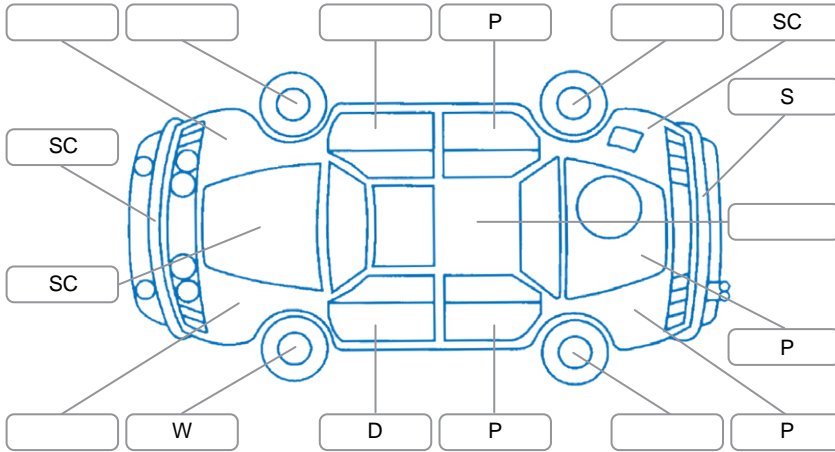

Key

S = Scratch R = Rust C = Crack * = Decals W = Significant scuffs
 D = Dent PT = Paint defect P = Pin dent SC = Stone Chips

Note: some defects and blemishes may not be displayed in the diagram

Body Inspection Comments

Conditions During Body Inspection: Dry

Under Carriage and Under Bonnet Inspection Comments

Interior Comments

Seats:	Average
Carpets:	Average
Panels:	Average
Dashboard:	Good

General Comments

Road Conditions During Test Drive	Dry	
Engine Timing Mechanism	Timing Chain	
Evidence of Cam Belt Replacement	<input type="checkbox"/> Yes <input type="checkbox"/> No	Kms
Inspected by:	Chris Buckley	
Published by:	Charlotte Jane	
Inspection Date:	12 Jun 2026	