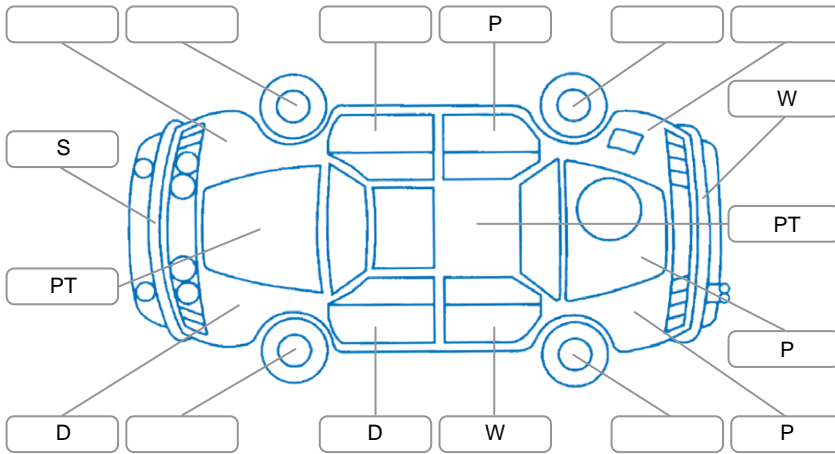

Report ID:	28,252,194	Version:	1
Created:	19 Jun 2026		

Make:	Mitsubishi	Model:	Colt
Body Style:	Hatchback	Year:	2007
Rego No.:	KCJ117	Rego Expiry:	27 Jul 2026
WoF Expiry:	13 Jan 2027	Odometer:	174,875 Kms
Good No.:	28252194	VIN:	7AT0CJ0XX16401111
Next Service:	175859	Service History:	No

Key
 S = Scratch R = Rust C = Crack * = Decals W = Significant scuffs
 D = Dent PT = Paint defect P = Pin dent SC = Stone Chips

Note: some defects and blemishes may not be displayed in the diagram

Body Inspection Comments