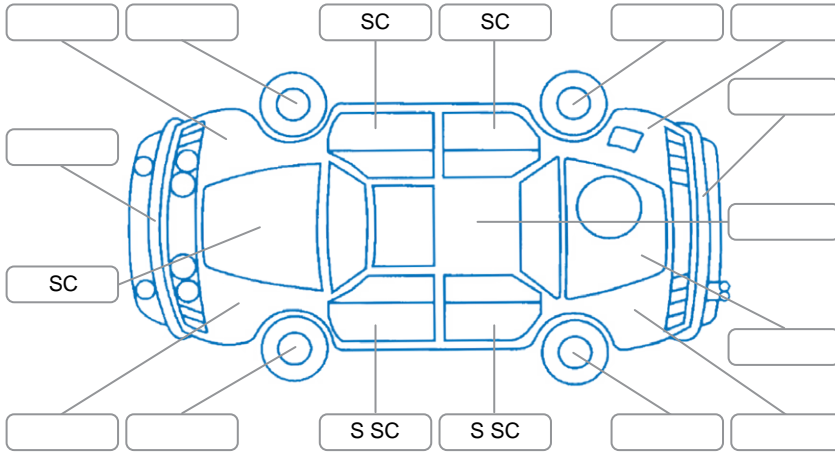

Report ID:	28,251,665	Version:	1
Created:	13 Jun 2026		

Make:	Toyota	Model:	Corolla
Body Style:	Wagon	Year:	2018
Rego No.:	LMK721	Rego Expiry:	05 Oct 2026
WoF Expiry:	16 Jun 2027	Odometer:	74,049 Kms
Good No.:	28251665	VIN:	JTDZE4GE40L001328
Next Service:	89000	Service History:	Yes

Key

S = Scratch R = Rust C = Crack * = Decals W = Significant scuffs
 D = Dent PT = Paint defect P = Pin dent SC = Stone Chips

Note: some defects and blemishes may not be displayed in the diagram

Body Inspection Comments