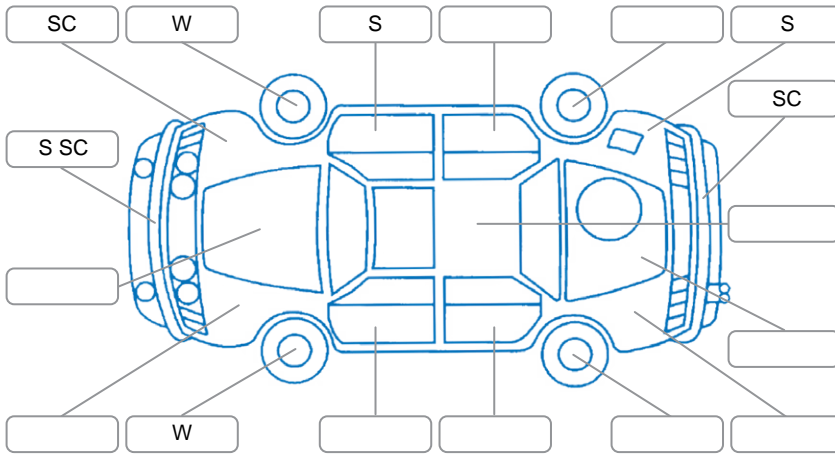

Report ID:	28,251,387	Version:	1
Created:	17 Jun 2026		

Make:	Toyota	Model:	Corolla
Body Style:	Wagon	Year:	2018
Rego No.:	LEP984	Rego Expiry:	11 Aug 2026
WoF Expiry:	17 Feb 2027	Odometer:	69,585 Kms
Good No.:	28251387	VIN:	JTDZE4GE30L001109
Next Service:	81600	Service History:	Yes

**Key**  
 S = Scratch    R = Rust    C = Crack    \* = Decals    W = Significant scuffs  
 D = Dent    PT = Paint defect    P = Pin dent    SC = Stone Chips

Note: some defects and blemishes may not be displayed in the diagram