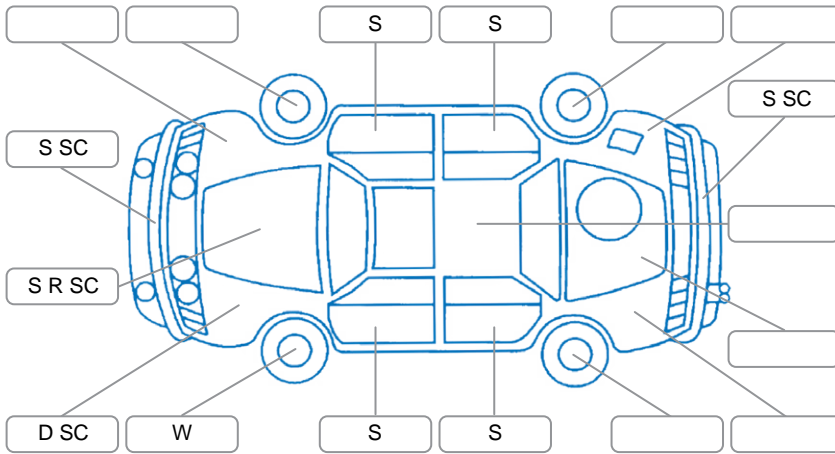

Report ID:	28,251,373	Version:	3
Created:	30 Jun 2026		

Make:	Toyota	Model:	Corolla
Body Style:	Wagon	Year:	2018
Rego No.:	LEG314	Rego Expiry:	04 Aug 2026
WoF Expiry:	17 Feb 2027	Odometer:	96,643 Kms
Good No.:	28251373	VIN:	JTDZE4GE80L001090
Next Service:	108800	Service History:	Yes

**Key**  
 S = Scratch    R = Rust    C = Crack    \* = Decals    W = Significant scuffs  
 D = Dent    PT = Paint defect    P = Pin dent    SC = Stone Chips

Note: some defects and blemishes may not be displayed in the diagram