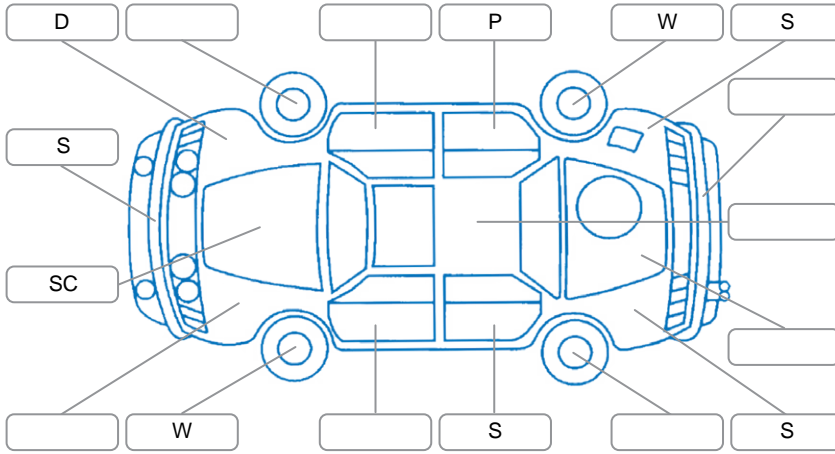

Key

S = Scratch R = Rust C = Crack * = Decals W = Significant scuffs
 D = Dent PT = Paint defect P = Pin dent SC = Stone Chips

Note: some defects and blemishes may not be displayed in the diagram

Body Inspection Comments

Conditions During Body Inspection

Dry

Under Carriage and Under Bonnet Inspection Comments

Front wheel drive

Interior Comments

Seats:	Good
Carpets:	floor mat rips
Panels:	Good
Dashboard:	Good

General Comments