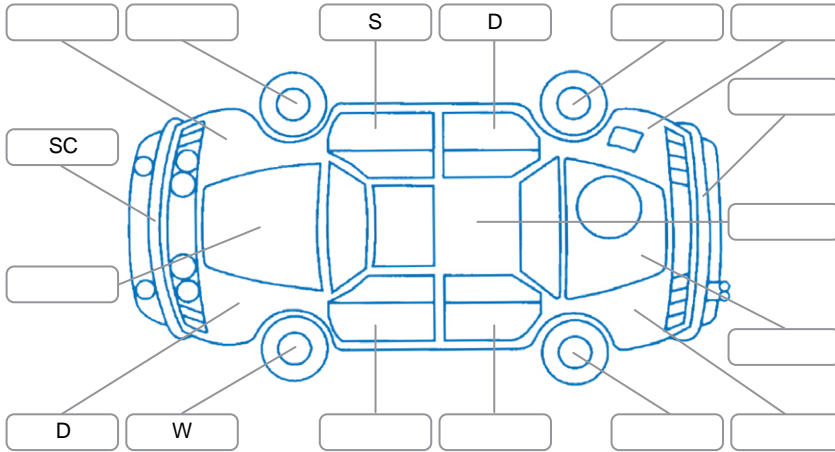

Report ID:	28,251,228	Version:	1
Created:	15 Jun 2026		

Make:	KIA	Model:	Niro
Body Style:	SUV	Year:	2023
Rego No.:	PWE193	Rego Expiry:	27 Oct 2026
WoF Expiry:	28 Apr 2027	Odometer:	75,757 Kms
Good No.:	28251228	VIN:	KNACP81EVP5081920
Next Service:	87500	Service History:	Yes

**Key**

S = Scratch    R = Rust    C = Crack    \* = Decals    W = Significant scuffs  
 D = Dent    PT = Paint defect    P = Pin dent    SC = Stone Chips

Note: some defects and blemishes may not be displayed in the diagram