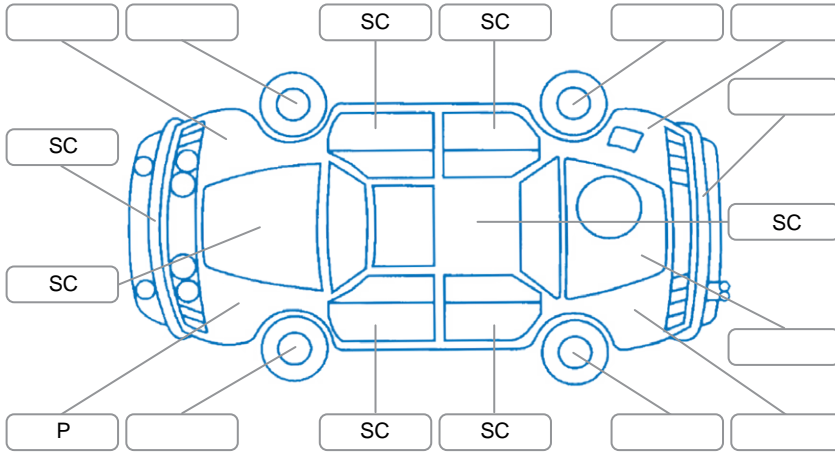

Report ID:	28,251,216	Version:	2
Created:	19 Jun 2026		

Make:	Nissan	Model:	Note
Body Style:	Hatchback	Year:	2014
Rego No.:	PYC929	Rego Expiry:	28 Apr 2027
WoF Expiry:	23 Feb 2027	Odometer:	90,802 Kms
Good No.:	28251216	VIN:	7AT0DH79X23242654
Next Service:	100806	Service History:	No

Key

S = Scratch R = Rust C = Crack * = Decals W = Significant scuffs
 D = Dent PT = Paint defect P = Pin dent SC = Stone Chips

Note: some defects and blemishes may not be displayed in the diagram

Body Inspection Comments

Conditions During Body Inspection: Wet

Under Carriage and Under Bonnet Inspection Comments

Front wheel drive

Interior Comments

Seats:	Good
Carpets:	Good
Panels:	Good
Dashboard:	Good

General Comments

Navigation randomly starts giving directions when driving