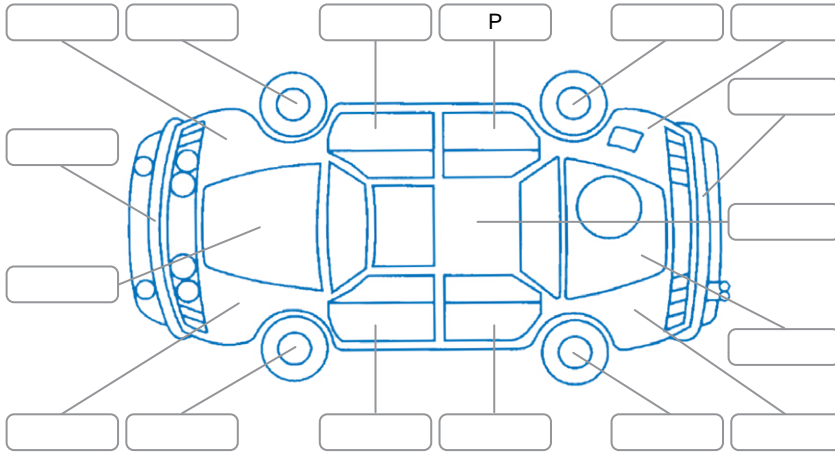

Report ID:	28,251,180	Version:	1
Created:	23 Jun 2026		

Make:	Toyota	Model:	Rav4
Body Style:	SUV	Year:	2021
Rego No.:	NMZ588	Rego Expiry:	27 Nov 2026
WoF Expiry:	21 May 2026	Odometer:	130,606 Kms
Good No.:	28251180	VIN:	JTMBW3FV10D105280
Next Service:	138000	Service History:	No

Key

S = Scratch R = Rust C = Crack * = Decals W = Significant scuffs
 D = Dent PT = Paint defect P = Pin dent SC = Stone Chips

Note: some defects and blemishes may not be displayed in the diagram

Body Inspection Comments

Conditions During Body Inspection Dry

Under Carriage and Under Bonnet Inspection Comments

Interior Comments

Seats:	Average
Carpets:	Good
Panels:	Average
Dashboard:	Good

General Comments

Road Conditions During Test Drive	Dry
Engine Timing Mechanism	Timing Chain
Evidence of Cam Belt Replacement	<input type="checkbox"/> Yes <input type="checkbox"/> No Kms