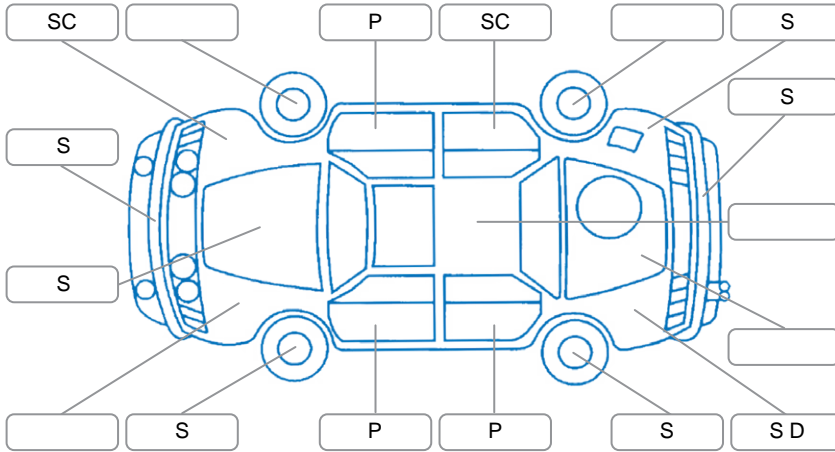

### Key

S = Scratch    R = Rust    C = Crack    \* = Decals    W = Significant scuffs  
 D = Dent    PT = Paint defect    P = Pin dent    SC = Stone Chips

Note: some defects and blemishes may not be displayed in the diagram

### Body Inspection Comments

Drivers door seal damaged.

Conditions During Body Inspection

Dry