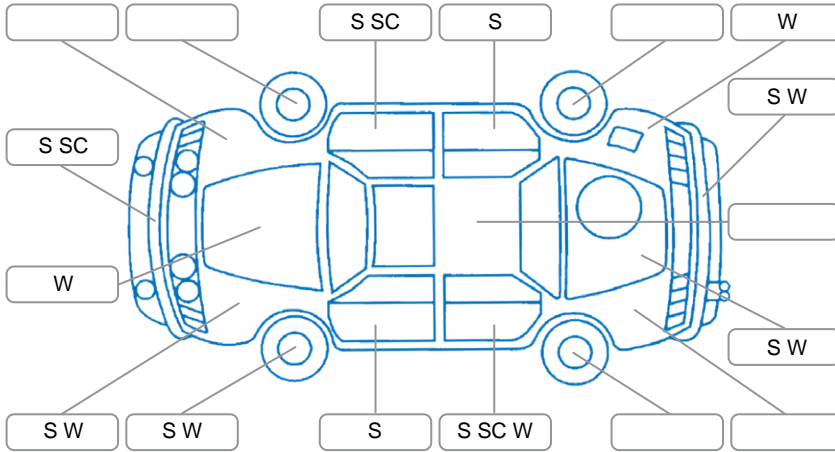

Report ID:	28,251,030	Version:	2
Created:	23 Jun 2026		

Make:	Hyundai	Model:	Tucson
Body Style:	SUV	Year:	2016
Rego No.:	JZU796	Rego Expiry:	01 Sep 2026
WoF Expiry:	07 Jul 2027	Odometer:	226,759 Kms
Good No.:	28251030	VIN:	KMHJ3814MHU267290
Next Service:	233,256	Service History:	Yes

**Key**

S = Scratch    R = Rust    C = Crack    \* = Decals    W = Significant scuffs  
 D = Dent    PT = Paint defect    P = Pin dent    SC = Stone Chips

Note: some defects and blemishes may not be displayed in the diagram