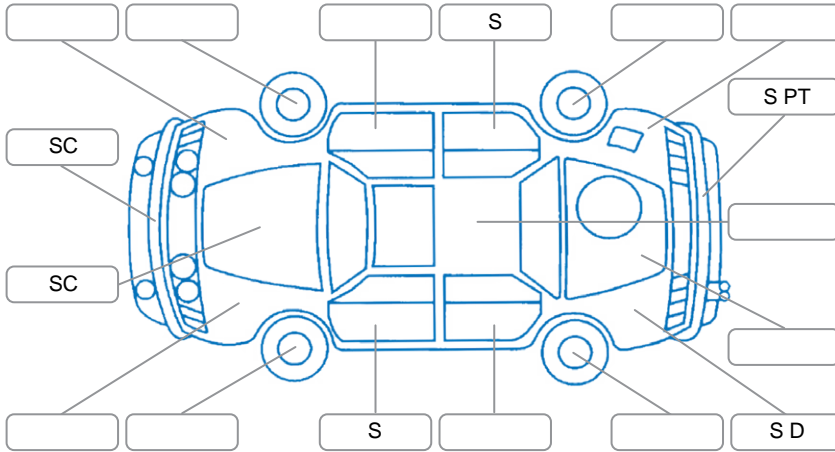

Report ID:	28,250,989	Version:	3
Created:	26 Jun 2026		

Make:	Mitsubishi	Model:	Eclipse Cross
Body Style:	SUV	Year:	2023
Rego No.:	PSE105	Rego Expiry:	05 Feb 2027
WoF Expiry:	19 Mar 2027	Odometer:	47,277 Kms
Good No.:	28250989	VIN:	JMFXDGL3WNZ005513
Next Service:	51000	Service History:	Yes

Key
 S = Scratch R = Rust C = Crack * = Decals W = Significant scuffs
 D = Dent PT = Paint defect P = Pin dent SC = Stone Chips

Note: some defects and blemishes may not be displayed in the diagram

Body Inspection Comments