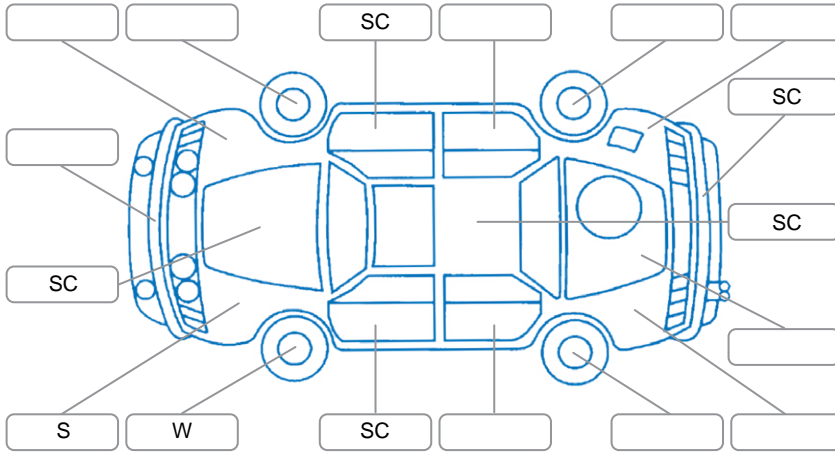

Key

S = Scratch R = Rust C = Crack * = Decals W = Significant scuffs
 D = Dent PT = Paint defect P = Pin dent SC = Stone Chips

Note: some defects and blemishes may not be displayed in the diagram

Body Inspection Comments

Conditions During Body Inspection: Dry

Under Carriage and Under Bonnet Inspection Comments

Interior Comments

Seats:	Good
Carpets:	Good
Panels:	Good
Dashboard:	Good

General Comments

Road Conditions During Test Drive	Dry
Engine Timing Mechanism	Timing Chain
Evidence of Cam Belt Replacement	<input type="checkbox"/> Yes <input type="checkbox"/> No Kms