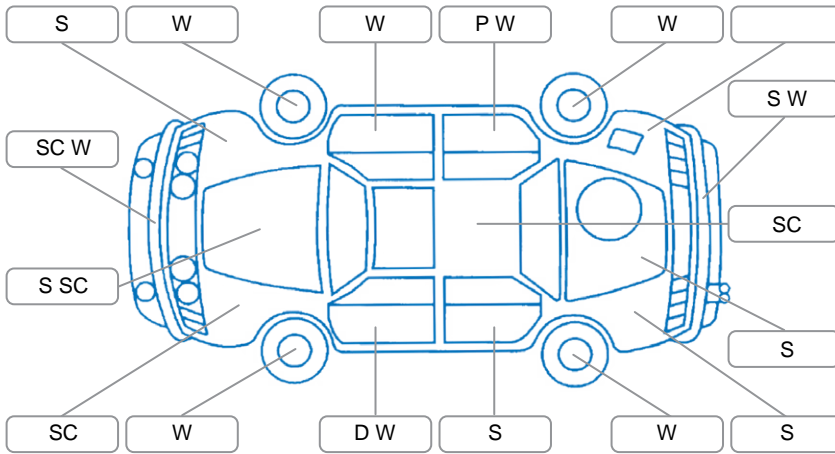

Report ID:	28,250,873	Version:	1
Created:	15 Jun 2026		

Make:	Peugeot	Model:	308
Body Style:	Hatchback	Year:	2016
Rego No.:	KDH500	Rego Expiry:	18 Oct 2026
WoF Expiry:	19 Jul 2026	Odometer:	123,474 Kms
Good No.:	28250873	VIN:	VF3LPHNYWFS062647
Next Service:	118,750km	Service History:	No

Key

S = Scratch R = Rust C = Crack * = Decals W = Significant scuffs
 D = Dent PT = Paint defect P = Pin dent SC = Stone Chips

Note: some defects and blemishes may not be displayed in the diagram

Body Inspection Comments

Windscreen stone chips

Conditions During Body Inspection

Dry

Under Carriage and Under Bonnet Inspection Comments

Cv boot grease seep
 Front wheel drive

Interior Comments

Seats:	Good
Carpets:	Good
Panels:	Good
Dashboard:	Good