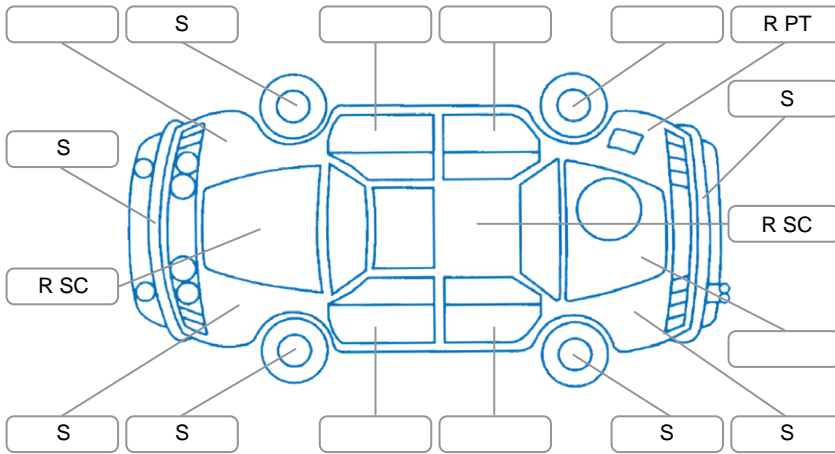

Report ID:	28,250,856	Version:	1
Created:	12 Jun 2026		

Make:	Toyota	Model:	Vitz
Body Style:	Hatchback	Year:	2017
Rego No.:	PPS835	Rego Expiry:	07 Nov 2026
WoF Expiry:	20 May 2027	Odometer:	203,359 Kms
Good No.:	28250856	VIN:	7AT0H63EX22021804
Next Service:	206000	Service History:	No

**Key**  
 S = Scratch    R = Rust    C = Crack    \* = Decals    W = Significant scuffs  
 D = Dent    PT = Paint defect    P = Pin dent    SC = Stone Chips

Note: some defects and blemishes may not be displayed in the diagram

### Body Inspection Comments

Windscreen stone chip outside cva,

Conditions During Body Inspection