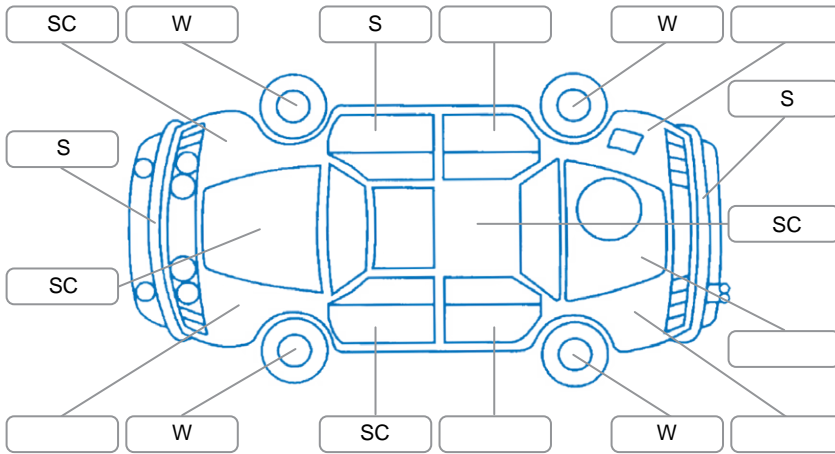

Report ID:	28,250,728	Version:	1
Created:	02 Jul 2026		

Make:	Suzuki	Model:	SX4 S-Cross
Body Style:	SUV	Year:	2018
Rego No.:	LEL619	Rego Expiry:	16 Nov 2026
WoF Expiry:	13 Jul 2027	Odometer:	189,920 Kms
Good No.:	28250728	VIN:	TSMJYB22S00572641
Next Service:	19920	Service History:	No

Key
 S = Scratch R = Rust C = Crack * = Decals W = Significant scuffs
 D = Dent PT = Paint defect P = Pin dent SC = Stone Chips

Note: some defects and blemishes may not be displayed in the diagram

Body Inspection Comments